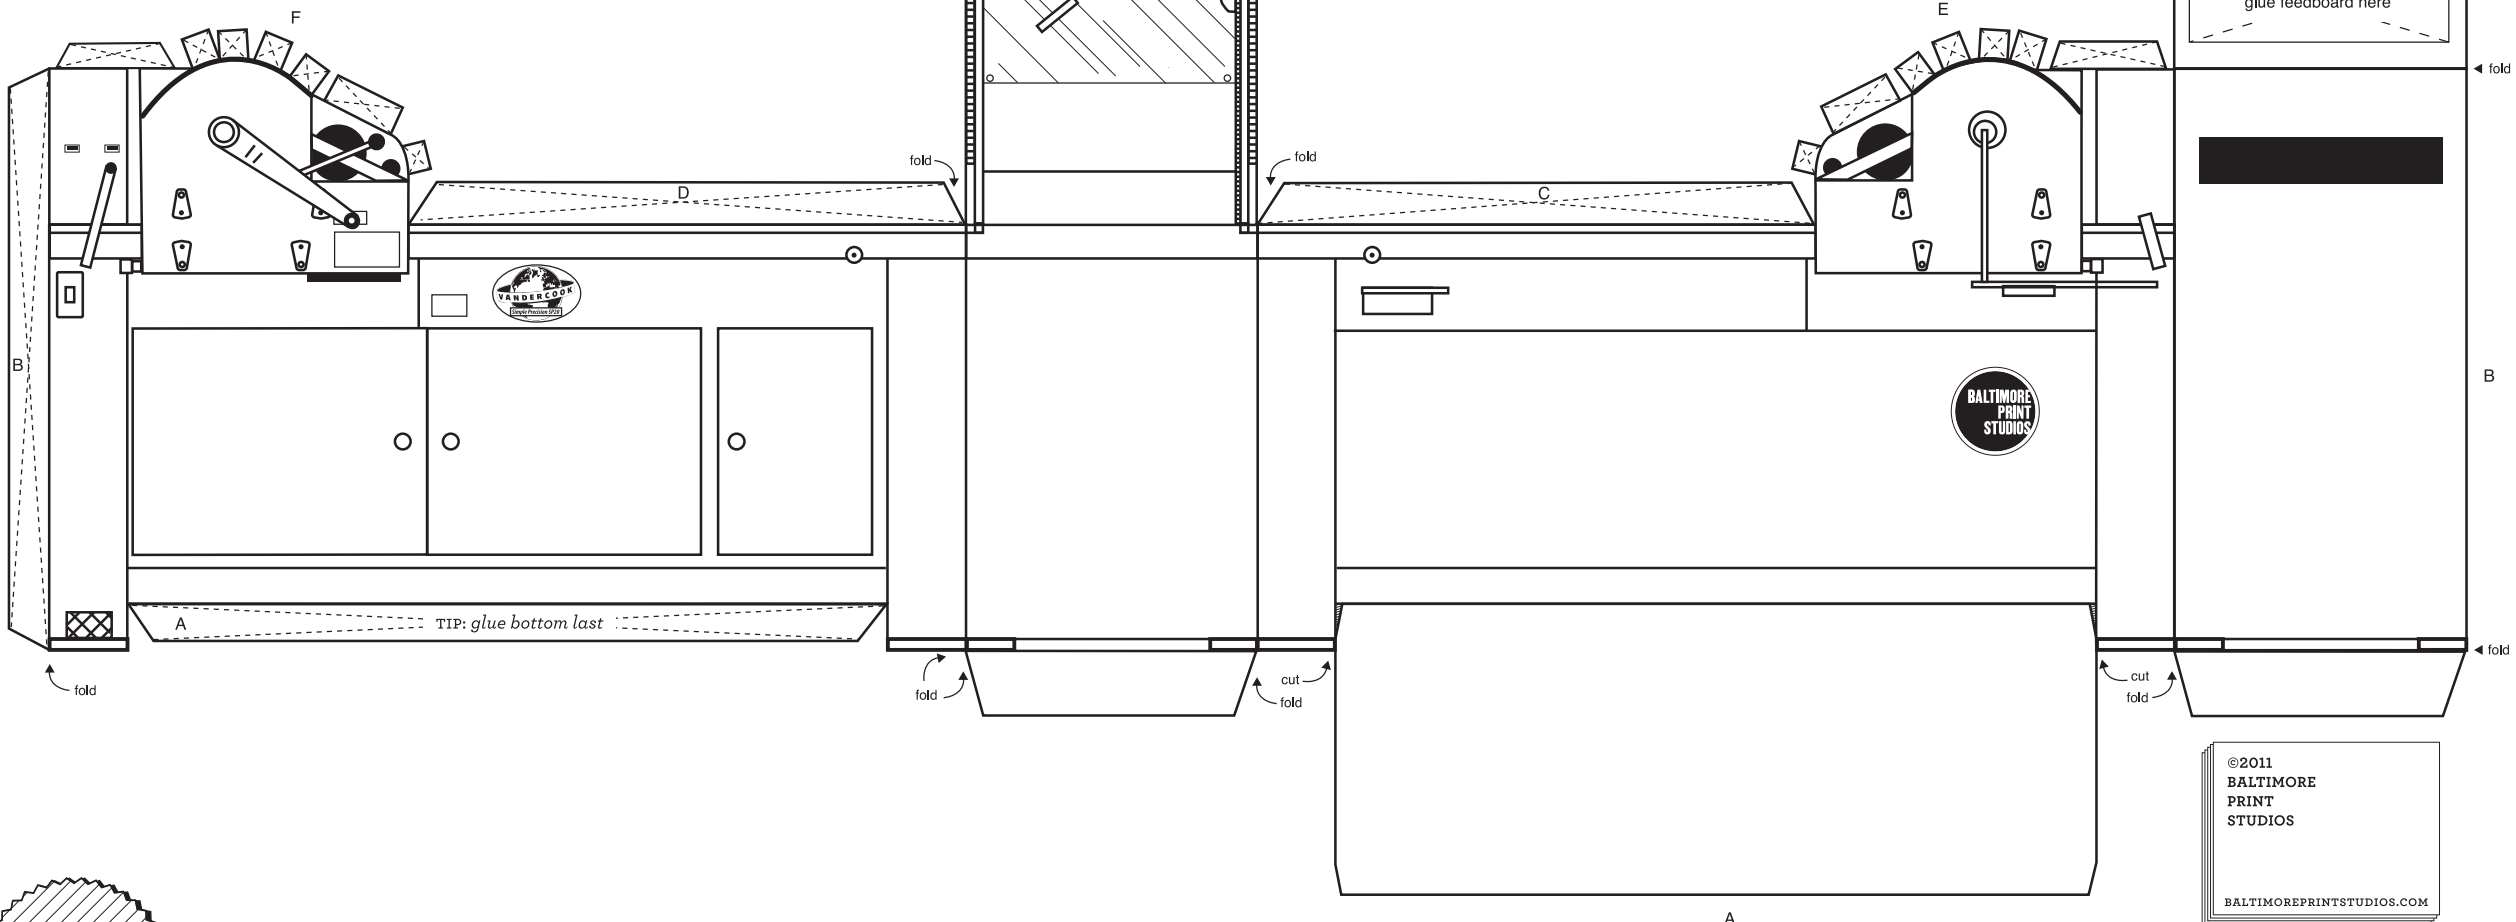

please enjoy this
PAPERCRAFT VANDERCOOK SP-20
MADE FOR YOU BY
Baltimore Print Studios

FORMATTED FOR 8.5" X 14" PAPER
PRINT AT 1370% FOR A FULL SIZE PRESS!

It's Easy!

FOLD-YOUR-OWN PAPERCRAFT VANDERCOOK!

©2011
BALTIMORE
PRINT
STUDIOS
BALTIMOREPRINTSTUDIOS.COM