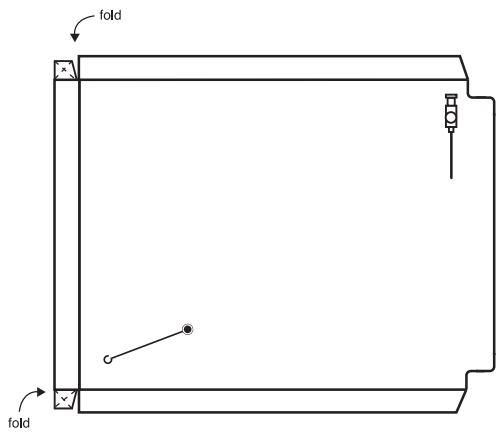

please enjoy this
PAPERCRAFT VANDERCOOK SP-20
MADE FOR YOU BY
Baltimore Print Studios

FORMATTED FOR 8.5" X 14" PAPER
PRINT AT 1370% FOR A FULL SIZE PRESS!

It's Easy!

FOLD-YOUR-OWN PAPERCRAFT VANDERCOOK!

©2011
BALTIMORE
PRINT
STUDIOS
BALTIMOREPRINTSTUDIOS.COM